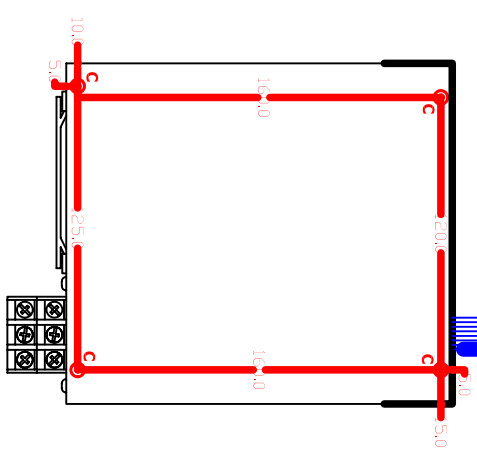

**Output cable**

- Screw Instruction:**
- A: Hexagonal head**  
Type: 6#32  
Length: 6mm
- B: Round head 120 degree**  
Type: Self-tapping  
Diameter: 5mm  
Length: 10mm
- C: Round head 120 degree**  
Type: M3  
Length: 4mm

**DRAWING TITLE**

**STC-PS2-DD170**

**外觀尺寸圖**

**VERSION:**

**A1**

**DATE:**

**14 / 03 / 2009**

**MATERIAL:**

**SECC 1.0mm**

**UNIT:**

**mm**

**DRAWING BY:**

**Euclid Zhang**