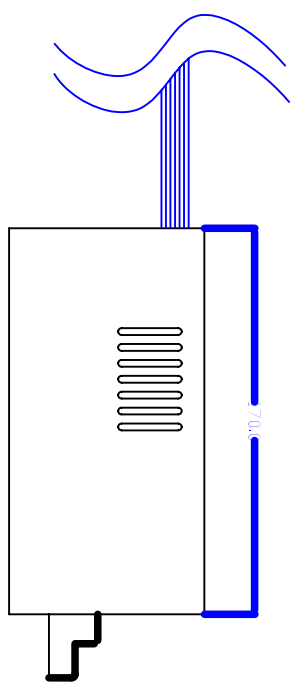

**Output cable**

- Screw Instruction:**
- A: Hexagonal head**  
Type: 6#32  
Length: 6mm
- B: Round head 120 degree**  
Type: Self-tapping  
Diameter: 5mm  
Length: 10mm
- C: Round head 120 degree**  
Type: M3  
Length: 4mm

**DRAWING TITLE**

**STC-PS2-DD170**

**外觀尺寸圖**

**VERSION:**

**A1**

**DATE:**

**14 / 03 / 2009**

**MATERIAL:**

**SECC 1.0mm**

**UNIT:**

**mm**

**DRAWING BY:**

**Euclid Zhang**