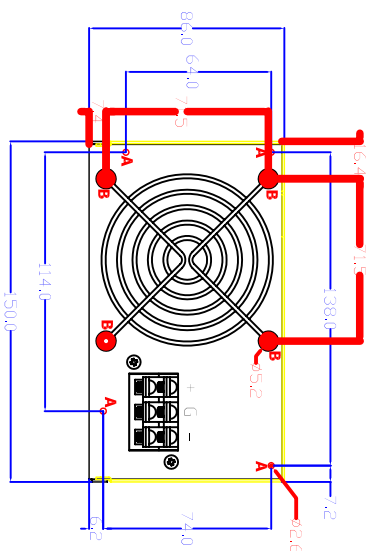

**Output cable**

- Screw Instruction:**
- A: Hexagonal head**  
Type: 6#32  
Length: 6mm
- B: Round head 120 degree**  
Type: Self-tapping  
Diameter: 5mm  
Length: 10mm
- C: Round head 120 degree**  
Type: M3  
Length: 4mm

**DRAWING TITLE**

**STC-PS2-DD170**

**外觀尺寸圖**

**VERSION:**

**A1**

**DATE:**

**14 / 03 / 2009**

**MATERIAL:**

**SECC 1.0mm**

**UNIT:**

**mm**

**DRAWING BY:**

**Euclid Zhang**