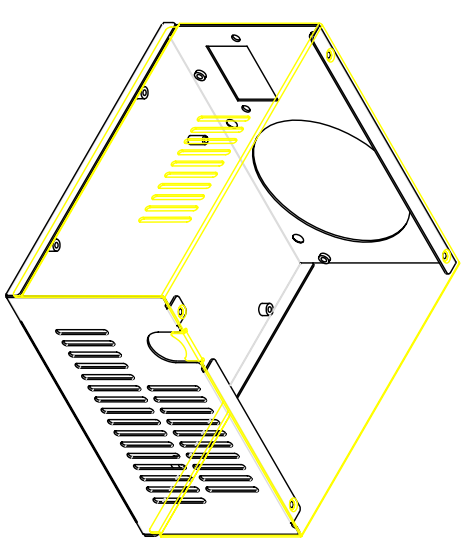

**Output cable**

- Screw Instruction:**
- A: Hexagonal head**  
Type: 6#32  
Length: 6mm
- B: Round head 120 degree**  
Type: Self-tapping  
Diameter: 5mm  
Length: 10mm
- C: Round head 120 degree**  
Type: M3  
Length: 4mm

**DRAWING TITLE**

**STC-PS2-DD170**

**外觀尺寸圖**

**VERSION:**

**A1**

**DATE:**

**14 / 03 / 2009**

**MATERIAL:**

**SECC 1.0mm**

**UNIT:**

**mm**

**DRAWING BY:**

**Euclid Zhang**